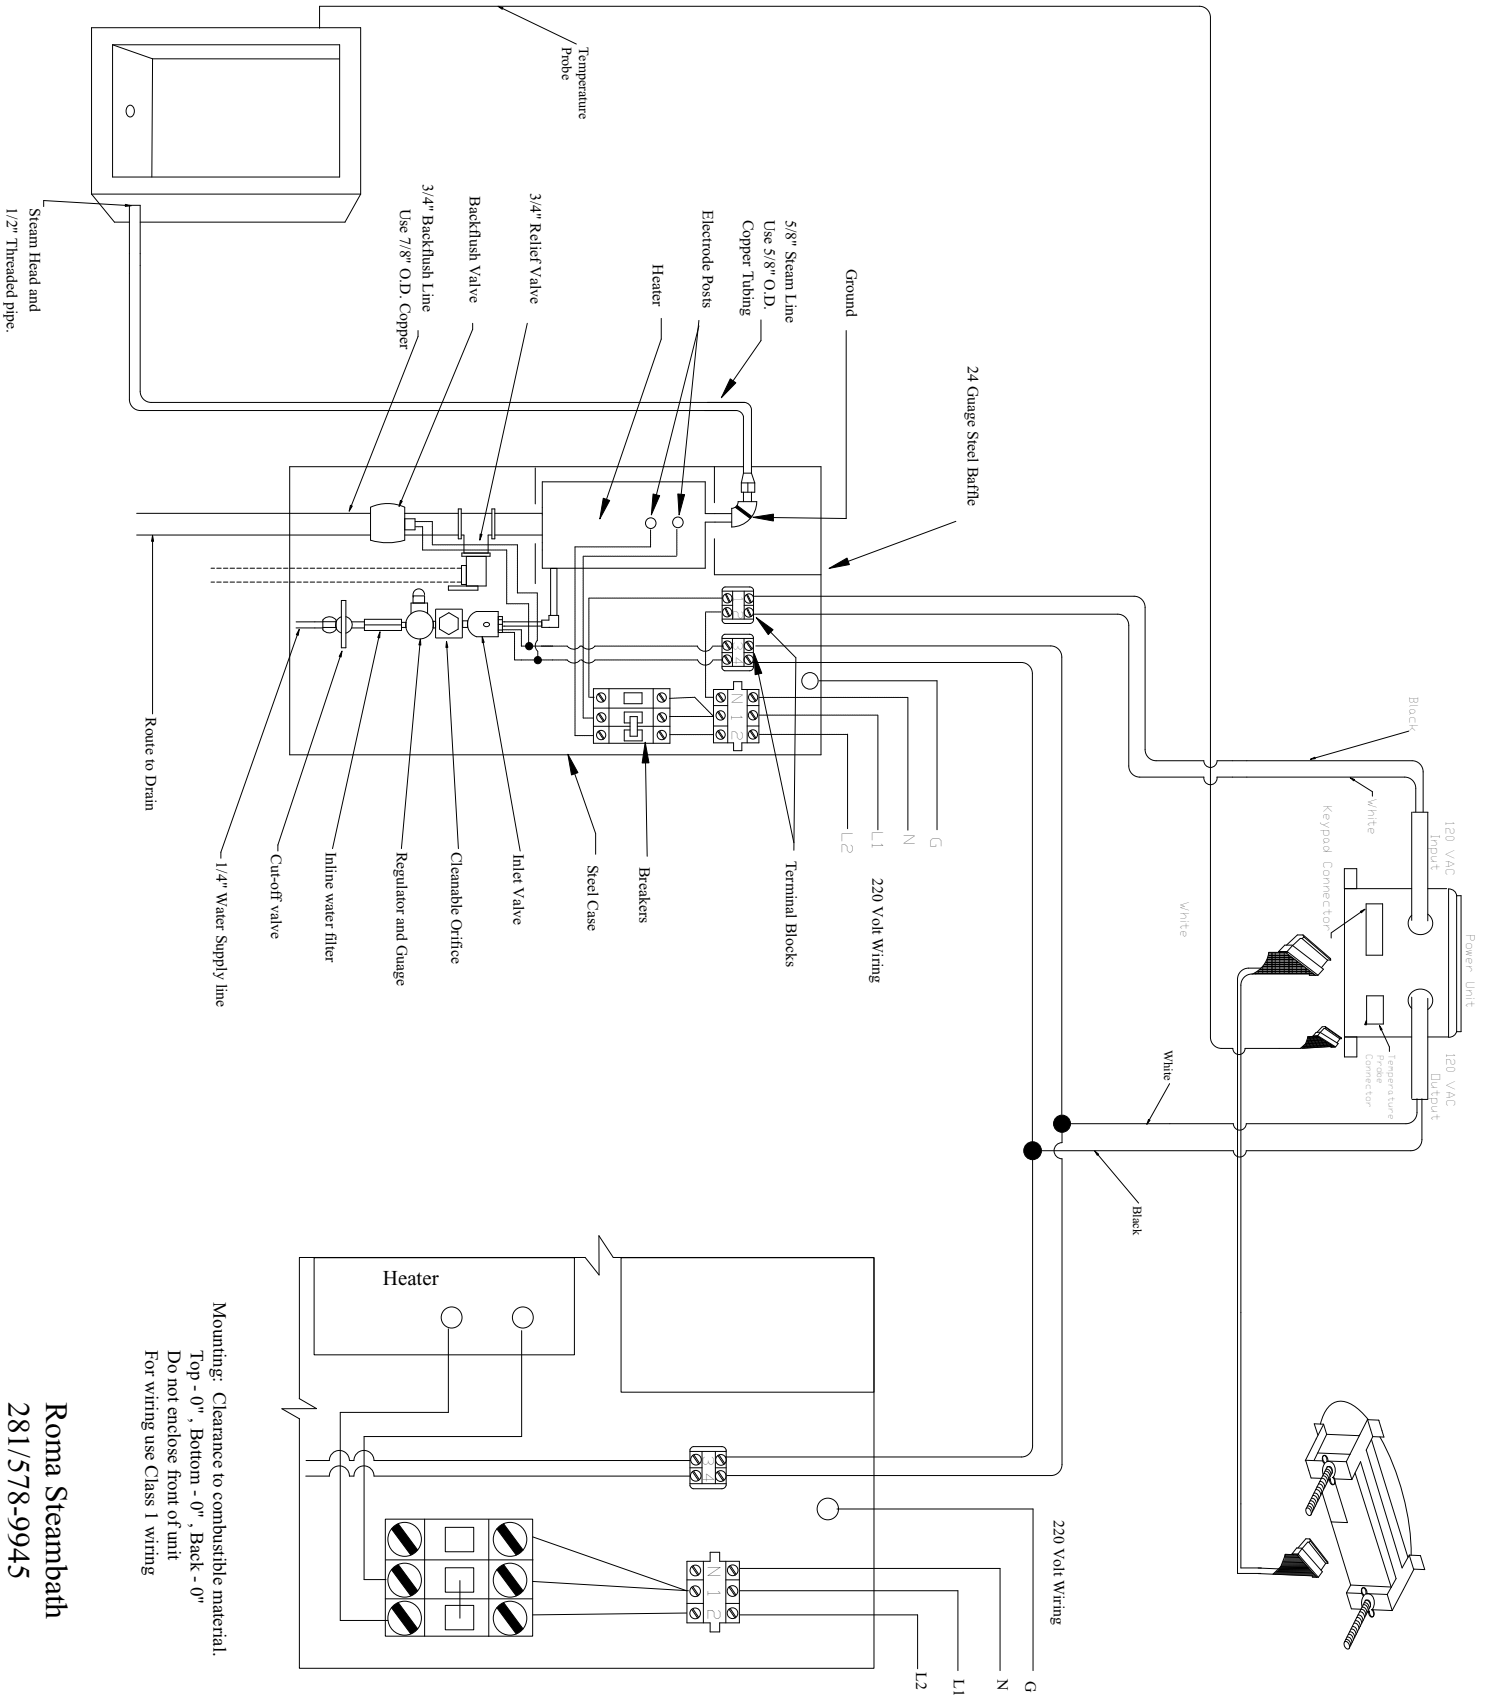

R-1000 with Multi-Unit

Mounting: Clearance to combustible material.
 Top - 0", Bottom - 0", Back - 0"
 Do not enclose front of unit
 For wiring use Class 1 wiring

Roma Steambath
 281/578-9945